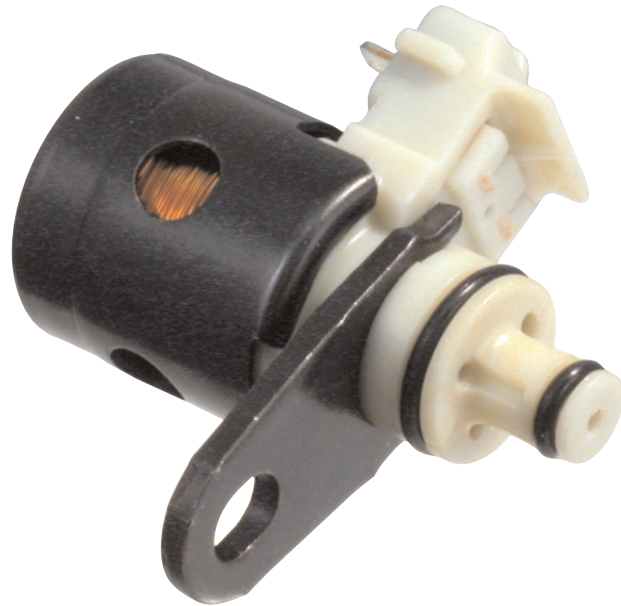

**Applications:**

- '98 - up AODE & 4R70W

**Details:**

- OEM approved
- Direct replacement
- Hard wire style

**Part No.**

**76922-01**

*1 Torque Converter Clutch  
Lockup Solenoid*

**PART SUMMARY**

Replace worn or contaminated solenoids with a Sonnax direct replacement OEM- approved solenoid. This solenoid is an OEM replacement and does not require any modifications to install.