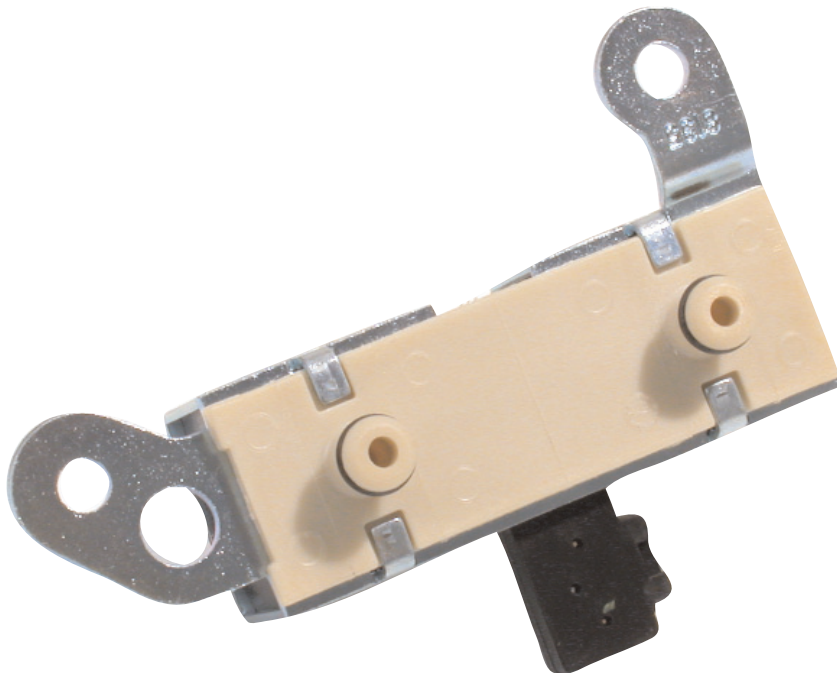

Features & Benefits:

- OEM quality
- Direct replacement

Part No.

76925-01

1 Dual pack shift solenoid

PART SUMMARY

Replace worn or contaminated solenoids with a Sonnax direct replacement solenoid. This solenoid is OEM equivalent and does not require any modifications to install.