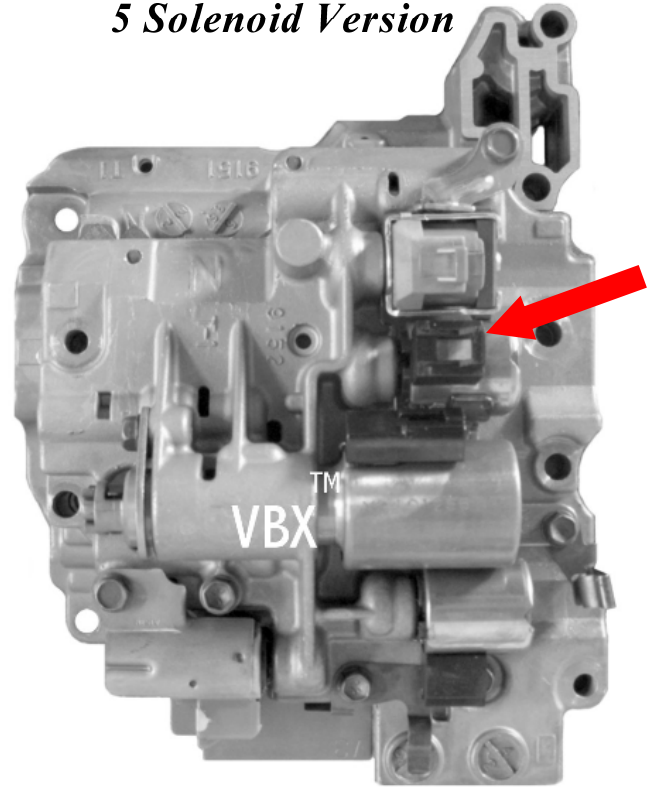

AW50-40LE or AW50-42LE

4 Solenoid Version

5 Solenoid Version

***** IMPORTANT NOTE *****

The AW50-40LE/AW50-42LE is available in a 4 Solenoid or a 5 Solenoid Version.
See **RED ARROW** above for location of 5th Solenoid.

AW50-40LE or AW50-42LE - **VBX** Part # AW5042
AW50-40LE or AW50-42LE (5 Solenoid) - **VBX** Part # AW50425

1-866-2GET-VBX
(1-866-243-8829)

www.vbxus.com

"We Build Them So You Don't Have To."

1-866-2GET-VBX