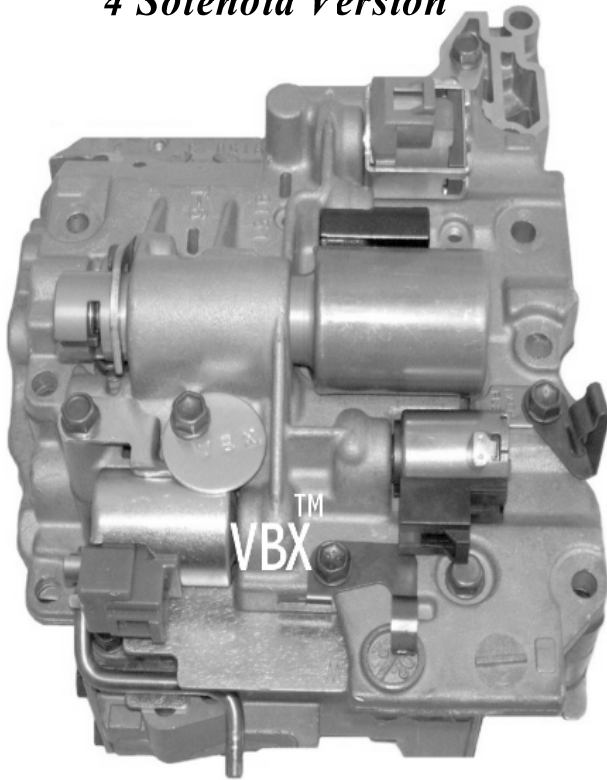

AW50-40LE or AW50-42LE

4 Solenoid Version

5 Solenoid Version

***** IMPORTANT NOTE *****

The AW50-40LE/AW50-42LE is available in a 4 Solenoid or a 5 Solenoid Version.
See **RED ARROW** above for location of 5th Solenoid.

AW50-40LE or AW50-42LE - **VBX** Part # AW5042
AW50-40LE or AW50-42LE (5 Solenoid) - **VBX** Part # AW50425

1-866-2GET-VBX
(1-866-243-8829)

www.vbxus.com

"We Build Them So You Don't Have To."

1-866-2GET-VBX