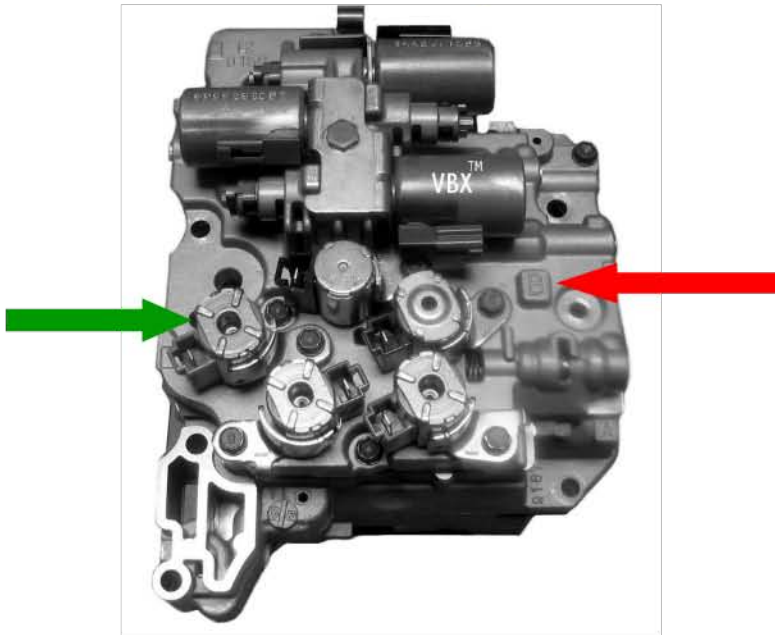

VBX-ValveBody **Xpress**TM

AW55-50SN (Infiniti)

PLEASE NOTE:

The AW55-50SN valve body for Infiniti will either have a “B” or “C” code stamp (see **RED ARROW**).

The S-2 solenoid will have a flat top with 4 ribs (see **GREEN ARROW**).

1-866-2GET-VBX

(1-866-243-8829)

www.valvebodyxpress.com

**PLEASE REVIEW OUR
“AW55-50SN IMPORTANT INFORMATION NOTICE”
WHEN INSTALLING THIS VALVE BODY!**

AW55-50SN (Infiniti) - **VBX** Part # AW55VL

“We Build Them So You Don’t Have To.”