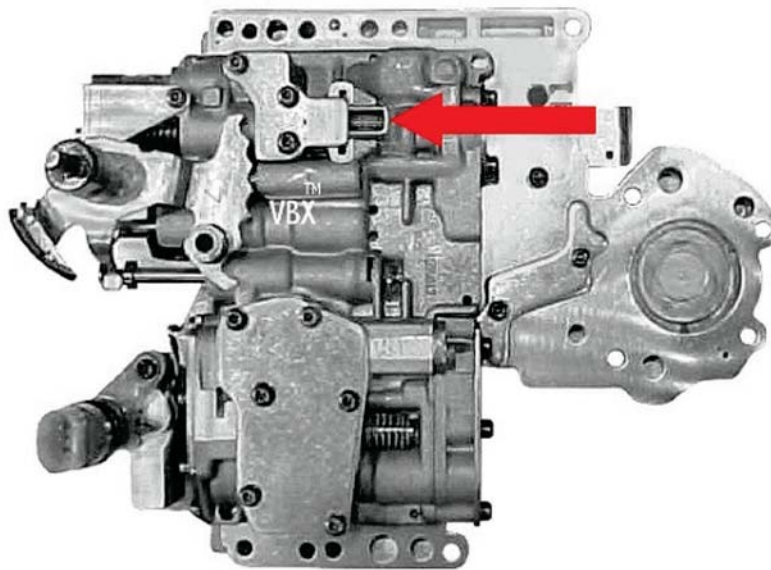

VBX-ValveBody Xpress™

Chrysler Hydraulic 500/518 (With Boost Valve)

*** IMPORTANT NOTE ***

When you are working on a 2 Solenoid Hydraulic Chrysler, please CAREFULLY REVIEW all 500/518 available options to determine the correct Valve Body for your application!

This Valve Body contains an extra Boost Valve!
See **RED ARROW** above for location of extra Boost Valve.

1-866-2GET-VBX
(1-866-243-8829)

www.valvebodyxpress.com

Chrysler 500 Hydraulic (**With Boost Valve**) - **VBX** Part # CHR106
Chrysler 518 Hydraulic (**With Boost Valve**) - **VBX** Part # CHR126