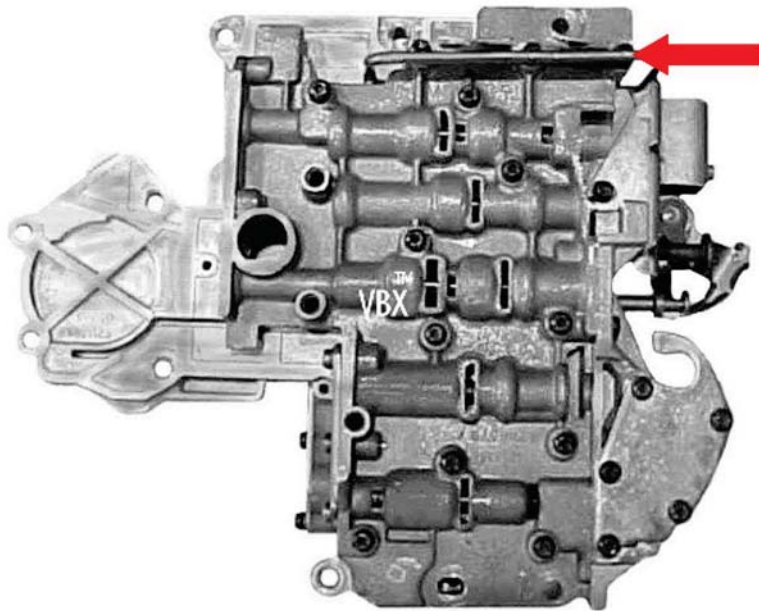

VBX-ValveBody **Xpress**™

Chrysler Hydraulic 500/518 (With Tube)

***** IMPORTANT NOTE *****

When you are working on a 2 Solenoid Hydraulic Chrysler, please **CAREFULLY REVIEW** all 500/518 available options to determine the correct Valve Body for your application!

This Valve Body contains a Tube!
See **RED ARROW** above for location of tube.

1-866-2GET-VBX
(1-866-243-8829)

www.valvebodyxpress.com

Chrysler 500 Hydraulic (**With Tube**) - **VBX** Part # CHR107
Chrysler 518 Hydraulic (**With Tube**) - **VBX** Part # CHR127