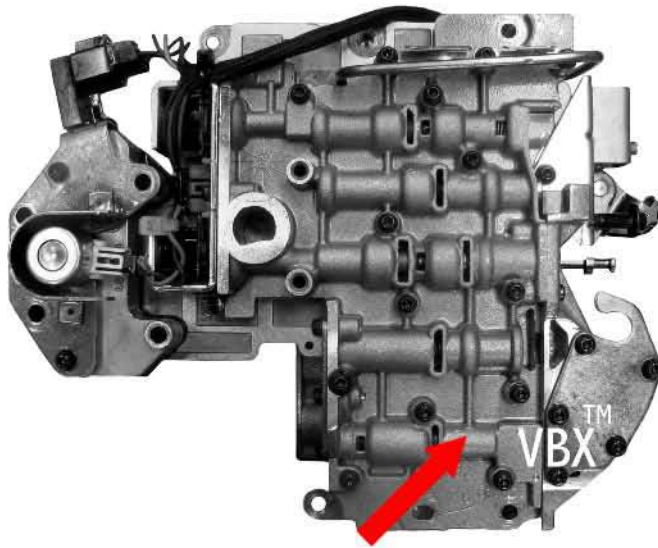

48RE (2003 & Up)

The 48RE has no vent hole in the above indicated location, (see **RED ARROW**).

1-866-2GET-VBX

(1-866-243-8829)

www.valvebodyxpress.com

48RE (2003 & Up) - **VBX** Part # CHR133

"We Build Them So You Don't Have To."™