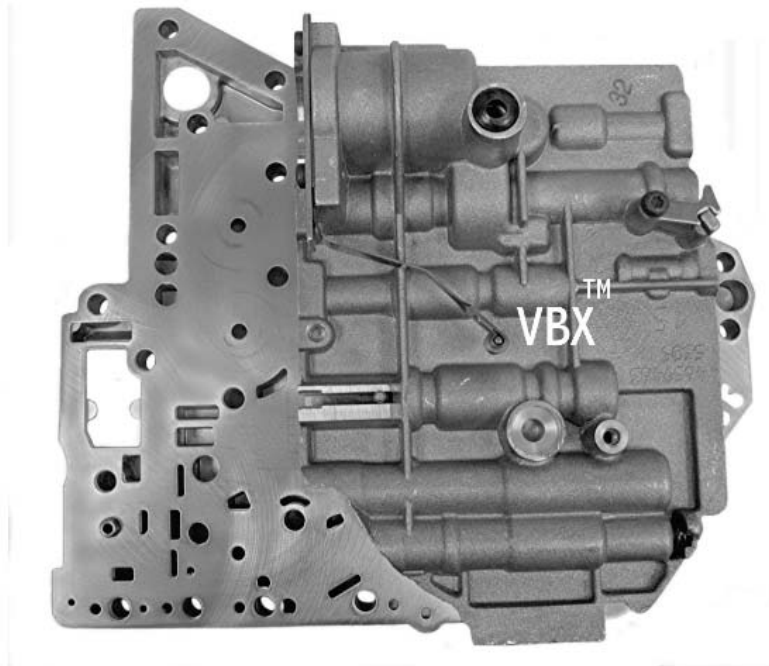

VBX-ValveBody **Xpress**<sup>TM</sup>

A604

1-866-2GET-VBX

(1-866-243-8829)

[www.valvebodyxpress.com](http://www.valvebodyxpress.com)

604 (1988 - 1995 With External MLPS Switch) - VBX Part # CHR192

604 (1996 - 1998 With Internal "Round Pin" MLPS Switch) - VBX Part # CHR194

604 (1998 & Up With Internal "Spade Pin" MLPS Switch) - VBX Part # CHR195

***"We Build Them So You Don't Have To."***<sup>TM</sup>