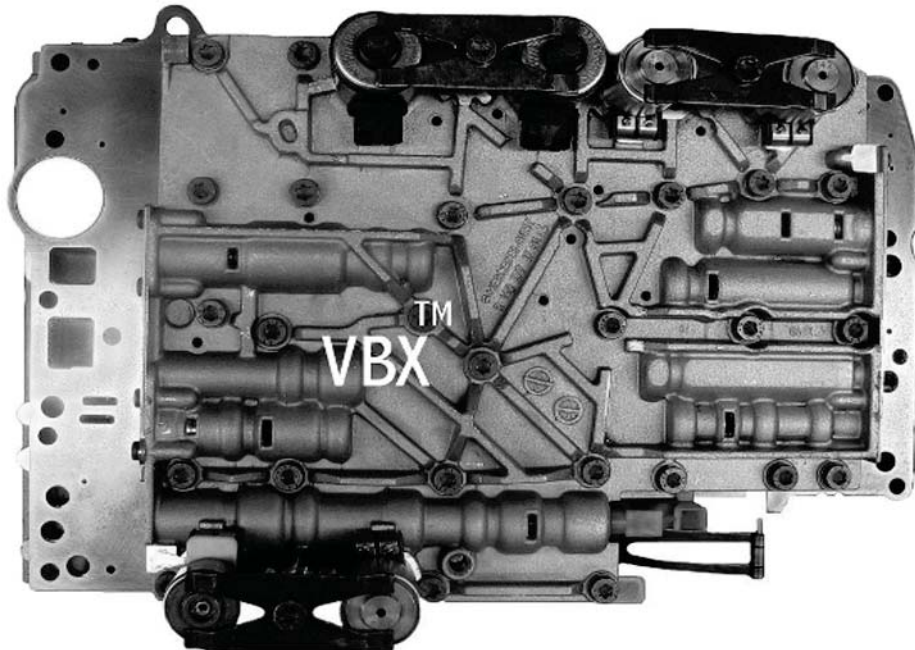

VBX-ValveBody **Xpress**™

## Chrysler 722.6

### PLEASE NOTE:

The part number shown below refers only to the Chrysler version of the 722.6 valve body.

If you require a Mercedes or Jaguar version of this valve body, please refer to the appropriate catalog section for further details and part numbers!