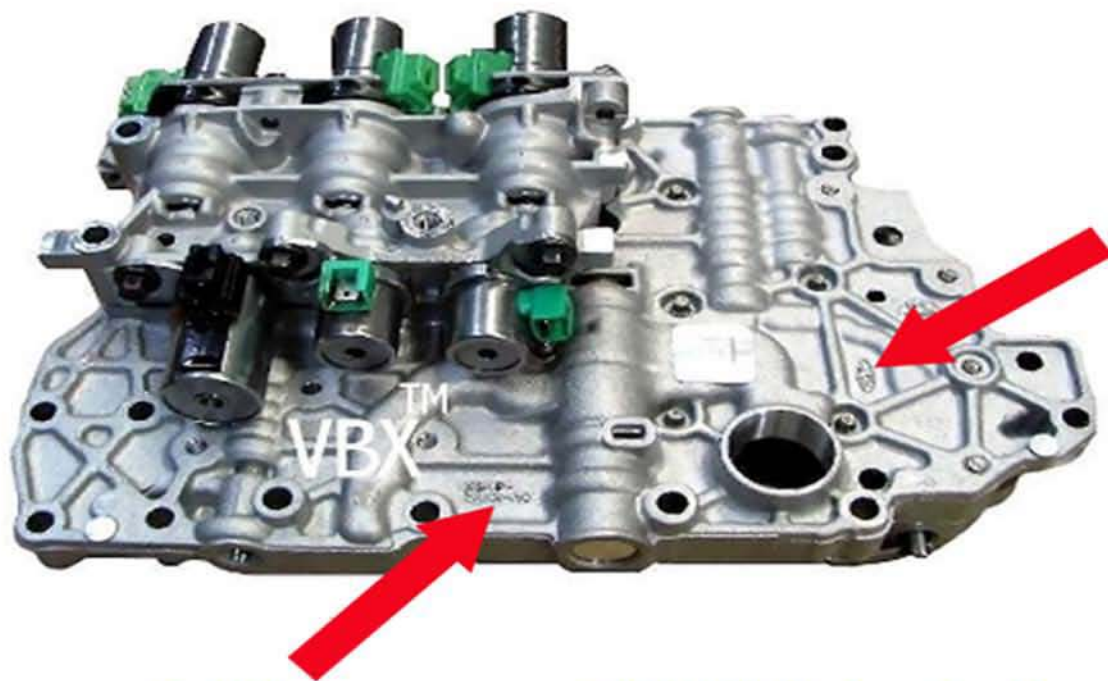

VBX-ValveBody *Xpress*™

4F27E

There are 2 different types of 4F27E Valve Bodies. One style is for Ford and the other is for Mazda. The Ford Valve Body has a Ford casting number and Ford logo. Please see **RED ARROWS** above for location of casting number and Ford logo.

The Mazda Valve Body has no logo and no casting number.

1-866-2GET-VBX

(1-866-243-8829)

[www.valvebodyxpress.com](http://www.valvebodyxpress.com)

4F27E (Ford Style) - VBX Part # F020  
4F27E (Mazda Style) - VBX Part # F021