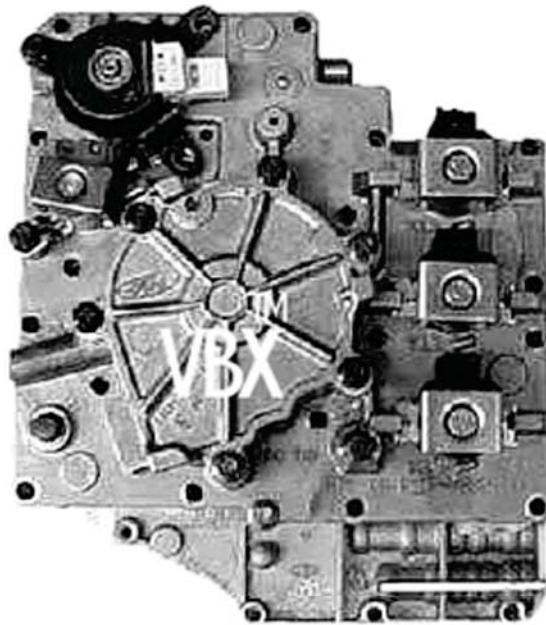

VBX-ValveBody **Xpress**™

AXODE (1991)

Square Lock-Up & Black Shift Solenoids.

1-866-2GET-**VBX**

(1-866-243-8829)

www.valvebodyxpress.com

AXODE (1991) - **VBX** Part # F081

"We Build Them So You Don't Have To."™