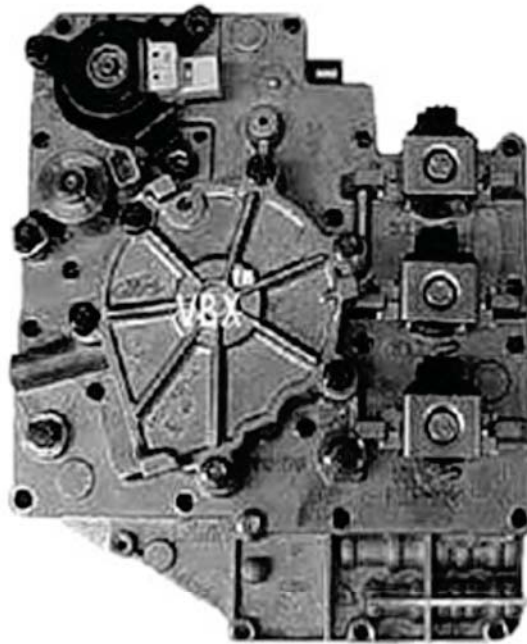

VBX-ValveBody **Xpress**™

AXODE (1992)

Round Lock-Up & Black Shift Solenoids.

1-866-2GET-**VBX**

(1-866-243-8829)

www.valvebodyxpress.com

AXODE (1992) - **VBX** Part # F082

"We Build Them So You Don't Have To."™