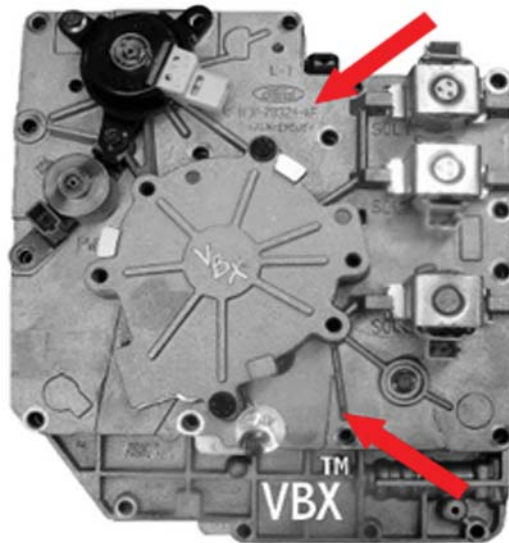

## AX4N - 4F50N

Please look for the first 4 to 5 Casting Numbers on the Pump Body.

They numbers will be RF F4, RF F8, RF XF1 or RF 4F.

See **RED ARROWS** above for location of casting numbers.

The RF F4 and the RF 4F are by themselves.

The RF F8 and the RF XF1 can be interchanged.

Please choose the correct part number below after identifying the casting number from the pump assembly.

**1-866-2GET-VBX**

(1-866-243-8829)

[www.valvebodyxpress.com](http://www.valvebodyxpress.com)

AX4N (RF F4) 1994-1998 - **VBX** Part # F088

AX4N - 4F50N (RF F8 or RF XF1) 1998-2003 - **VBX** Part # F089

4F50N (RF 4F) 2003 & Up - **VBX** Part # F087

***"We Build Them So You Don't Have To."***