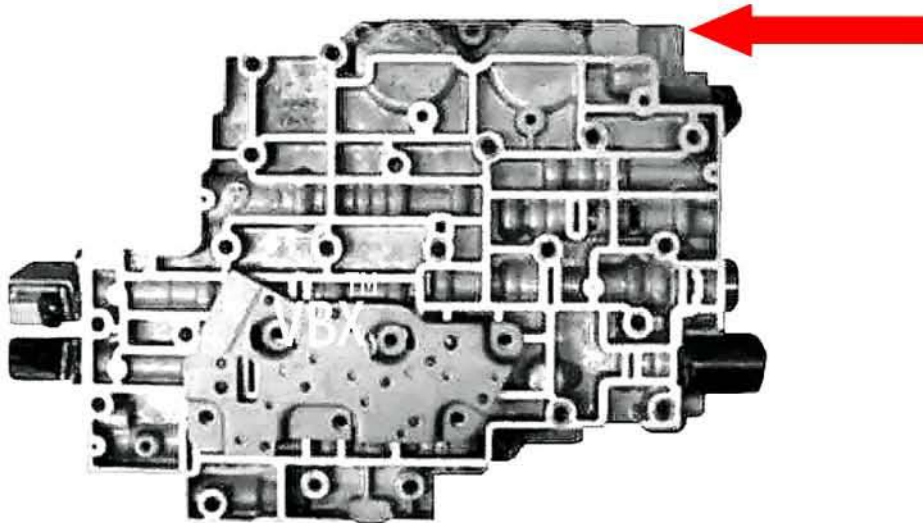

VBX-ValveBody **Xpress**™

4L80E (1997 - 2002)

**PLEASE NOTE:**

4L80E Valve Bodies from model years 1997-2002 **DO NOT** have two holes on the upper right side (see **RED ARROW**).

**1-866-2GET-VBX**

**(1-866-243-8829)**

[www.valvebodyxpress.com](http://www.valvebodyxpress.com)

4L80E (1997 - 2002) - **VBX** Part # GM028

***"We Build Them So You Don't Have To."***™