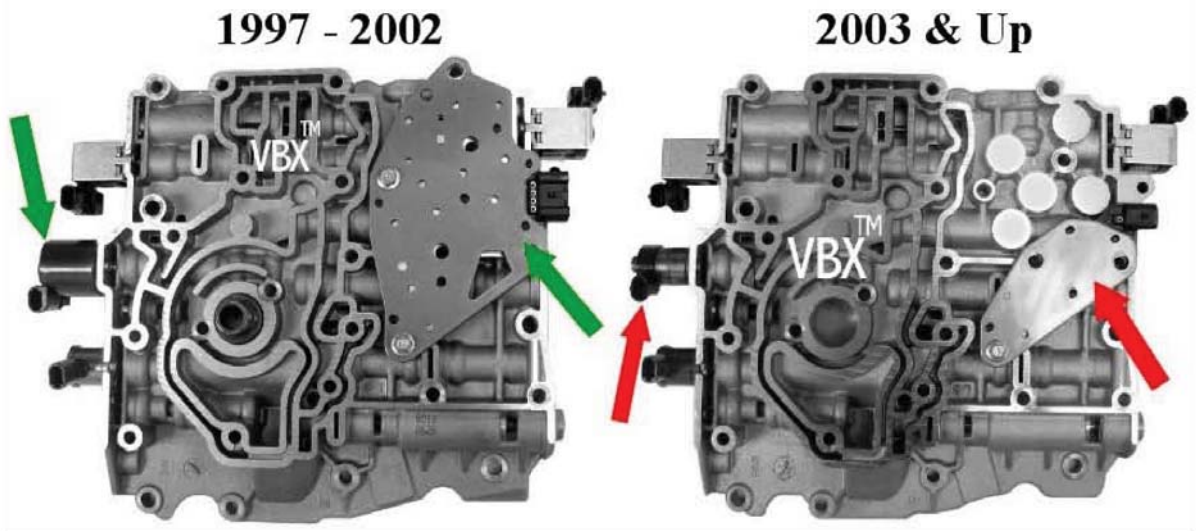

VBX-ValveBody **Xpress**™

4T65E (1997 & Up)

The 4T65E Valve Body for model years 1997 - 2002 has a Holley Type EPC and a larger PSI Manifold. (See **GREEN ARROWS**).

The 4T65E Valve Body for model years 2003 & Up has a Bosch Type EPC and a smaller PSI Manifold (See **RED ARROWS**).
Please identify the correct model you require before ordering.