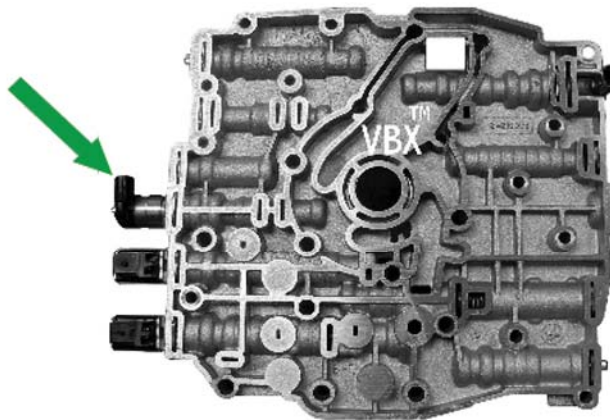

VBX-ValveBody Xpress™

4T40E

1996-2001

2002-2003

2004 & Up

The 2002-2003 has NO 2-3 accumulator valve (see **RED ARROW**).
The 2004 & Up has a Bosch EPC Solenoid (see **GREEN ARROW**).

1-866-2GET-VBX
(1-866-243-8829)

www.valvebodyxpress.com

4T40E (1996-2001) - VBX Part # GM036
4T40E (2002-2003) - VBX Part # GM061
4T40E (2004 & Up) - VBX Part # GM062

"We Build Them So You Don't Have To."™