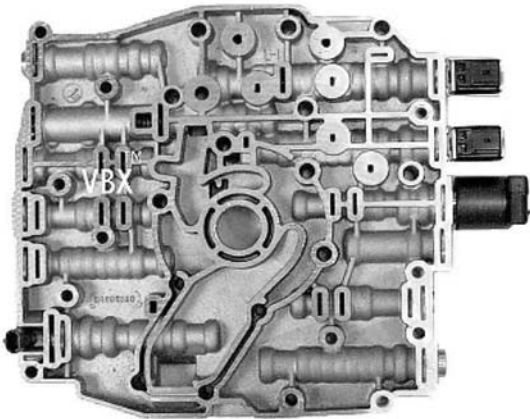

VBX-ValveBody Xpress™

4T40E

1996-2001

2002-2003

2004 & Up

The 2002-2003 has NO 2-3 accumulator valve (see **RED ARROW**).
The 2004 & Up has a Bosch EPC Solenoid (see **GREEN ARROW**).

1-866-2GET-VBX
(1-866-243-8829)

www.valvebodyxpress.com

4T40E (1996-2001) - VBX Part # GM036
4T40E (2002-2003) - VBX Part # GM061
4T40E (2004 & Up) - VBX Part # GM062

"We Build Them So You Don't Have To."™