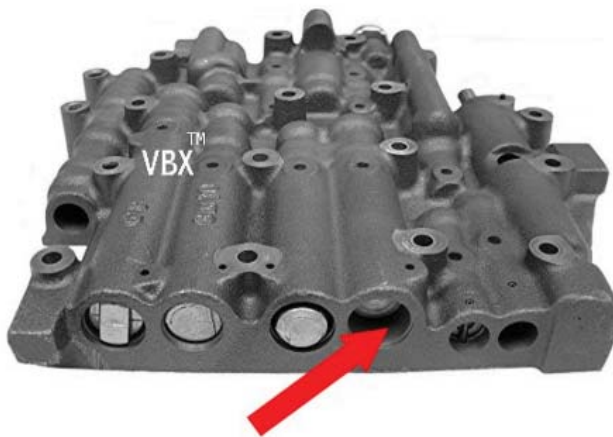

700 (Hydraulic & Electronic TCC)

700 With Hydraulic Lock-Up

700 With Electronic Lock-Up

Please see **RED** and **GREEN** arrows above for identification information.

1-866-2GET-VBX
(1-866-243-8829)

www.valvebodyxpress.com

700 (Hydraulic TCC) - **VBX** Part # GM043

700 (Electric TCC) - **VBX** Part # GM044

"We Build Them So You Don't Have To."TM