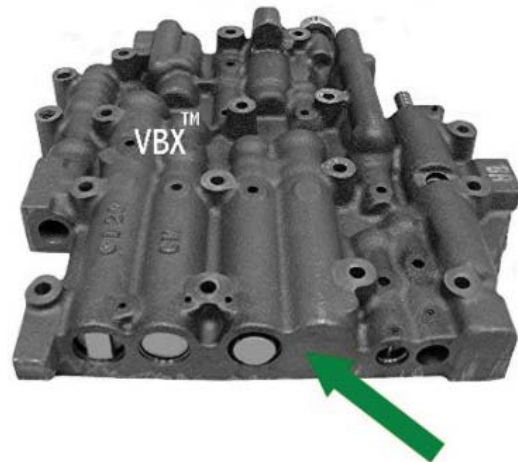

700 (Hydraulic & Electronic TCC)

700 With Hydraulic Lock-Up

700 With Electronic Lock-Up

Please see **RED** and **GREEN** arrows above for identification information.

1-866-2GET-VBX
(1-866-243-8829)

www.valvebodyxpress.com

700 (Hydraulic TCC) - **VBX** Part # GM043

700 (Electric TCC) - **VBX** Part # GM044

"We Build Them So You Don't Have To."TM