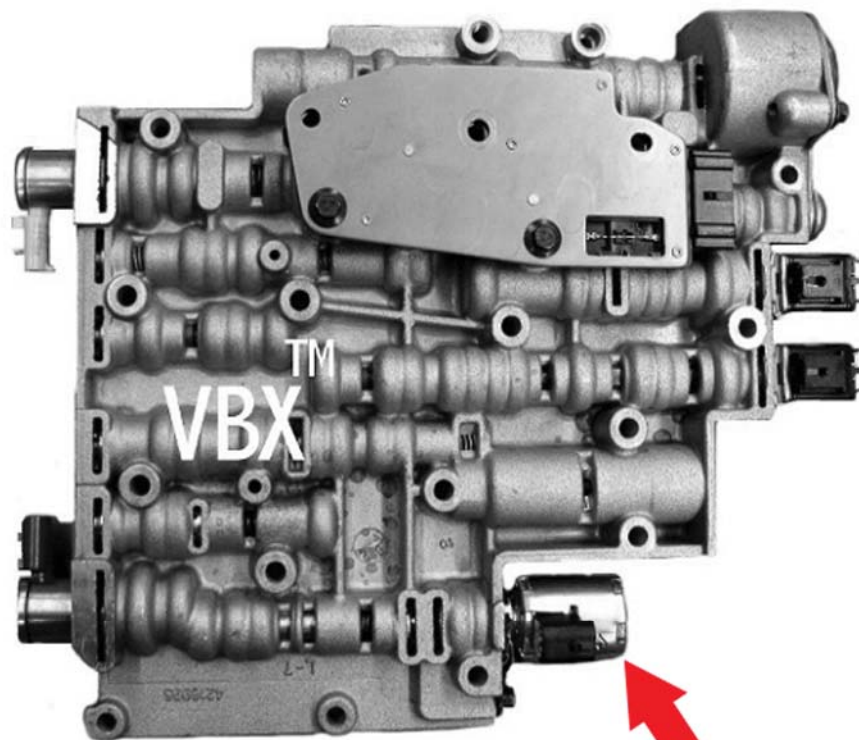

VBX-ValveBody **Xpress**™

4L60E (2003 & Up)

The 4L60E Valve Body from model years 2003 & Up has a Bosch EPC. Please see **RED ARROW** for location.

1-866-2GET-VBX

(1-866-243-8829)

www.valvebodyxpress.com

4L60E (2003 & Up) - **VBX** Part # GM051