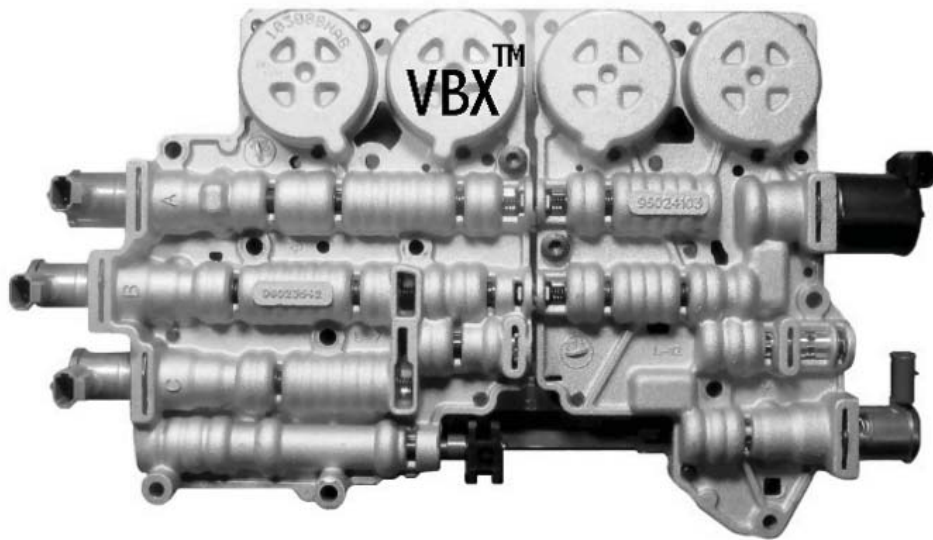

VBX-ValveBody **Xpress**™

5L40E/5L50E (GM)

1-866-2GET-VBX

(1-866-243-8829)

www.valvebodyxpress.com

5L40E - GM (2003 & Up) - **VBX** Part # GM070

5L50E - GM (2004 & Up) - **VBX** Part # GM072

“We Build Them So You Don’t Have To.”™