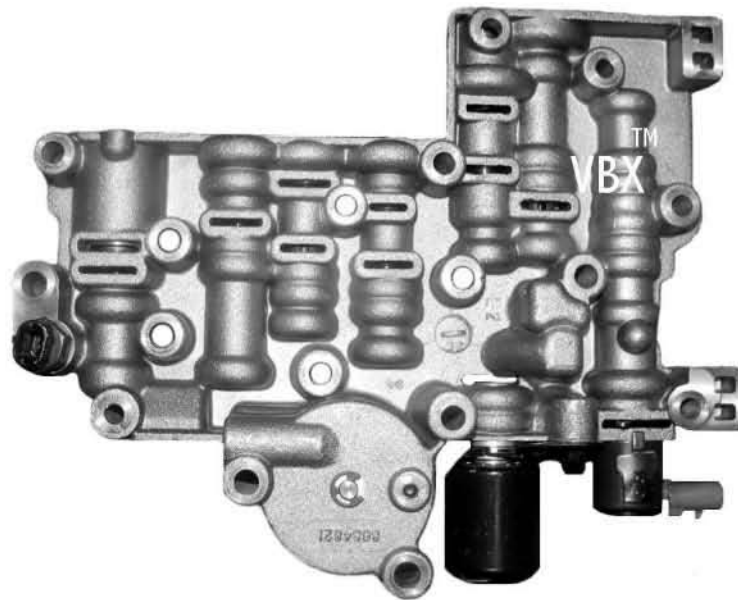

4T80E (Upper Valve Body)

1-866-2GET-VBX

(1-866-243-8829)

www.valvebodyxpress.com

4T80E Upper (1993-2003) - **VBX** Part # GM080

4T80E Upper (2004 & Up WITH molded EPC Connector) - **VBX** Part # GM081

"We Build Them So You Don't Have To."TM