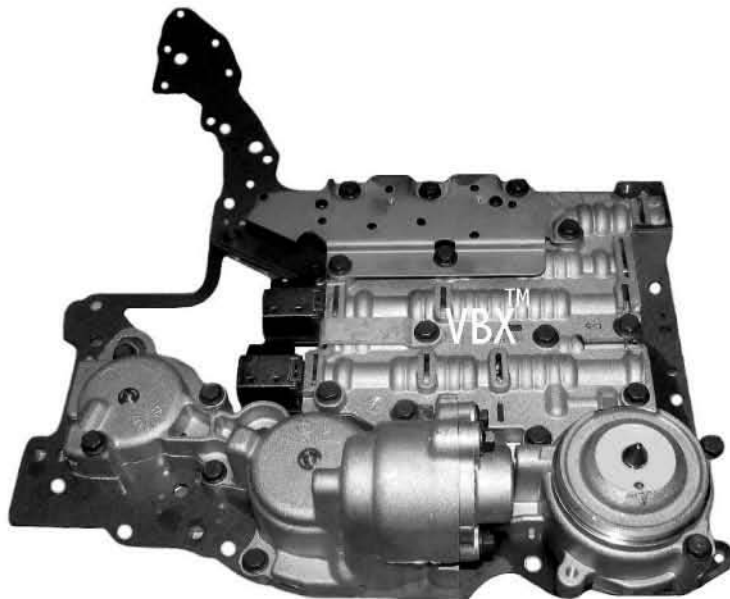

VBX-ValveBody **Xpress**™

## 4T80E (Lower Valve Body)

**1-866-2GET-VBX**

(1-866-243-8829)

[www.valvebodyxpress.com](http://www.valvebodyxpress.com)

4T80E Lower (1993-1999 EXCEPT 1193 Stamp Code) - **VBX** Part # GM084

4T80E Lower (1994 ONLY WITH 1193 Stamp Code) - **VBX** Part # GM085

4T80E (2000-2003 WITH Internal Mode Design Psi Manifold) - **VBX** Part # GM086

4T80E (2003 & Up WITH 5286 Stamp Code) - **VBX** Part # GM087

***"We Build Them So You Don't Have To."***™