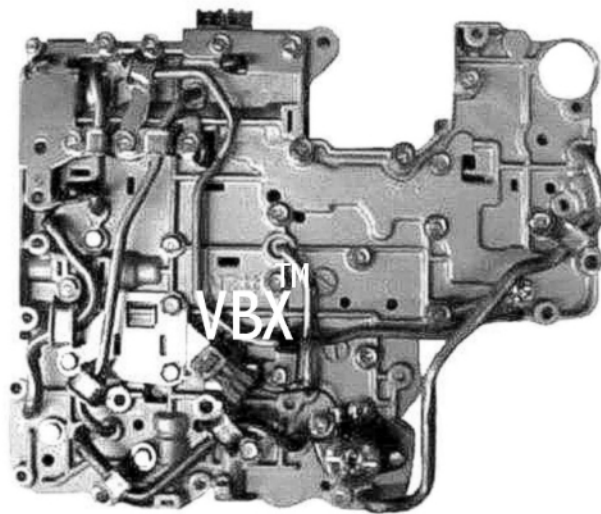

VBX-ValveBody **Xpress**TM

RE4R01A

Our RE4R01A Valve Bodies contain exclusive VB-**Xtra**TM updates that prevent open throttle slipping and allow the transmission to shift more efficiently.

1-866-2GET-VBX

(1-866-243-8829)

www.valvebodyxpress.com

RE4R01A - **VBX** Part # NIS125

“We Build Them So You Don’t Have To.”TM