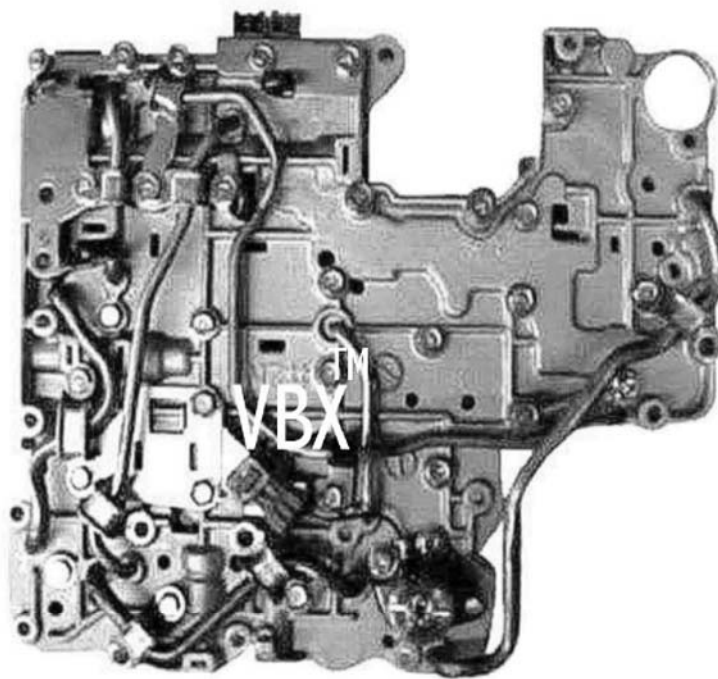

VBX-ValveBody **Xpress**™

## RE4R01A - JR403E

Our RE4R01A-JR403E Valve Bodies contain exclusive **VB-Xtra**™ updates that prevent open throttle slipping and allow the transmission to shift more efficiently.

**1-866-2GET-VBX**

(1-866-243-8829)

[www.valvebodyxpress.com](http://www.valvebodyxpress.com)

RE4R01A - **VBX** Part # NIS125

JR403E - **VBX** Part # NIS130

***"We Build Them So You Don't Have To."***™