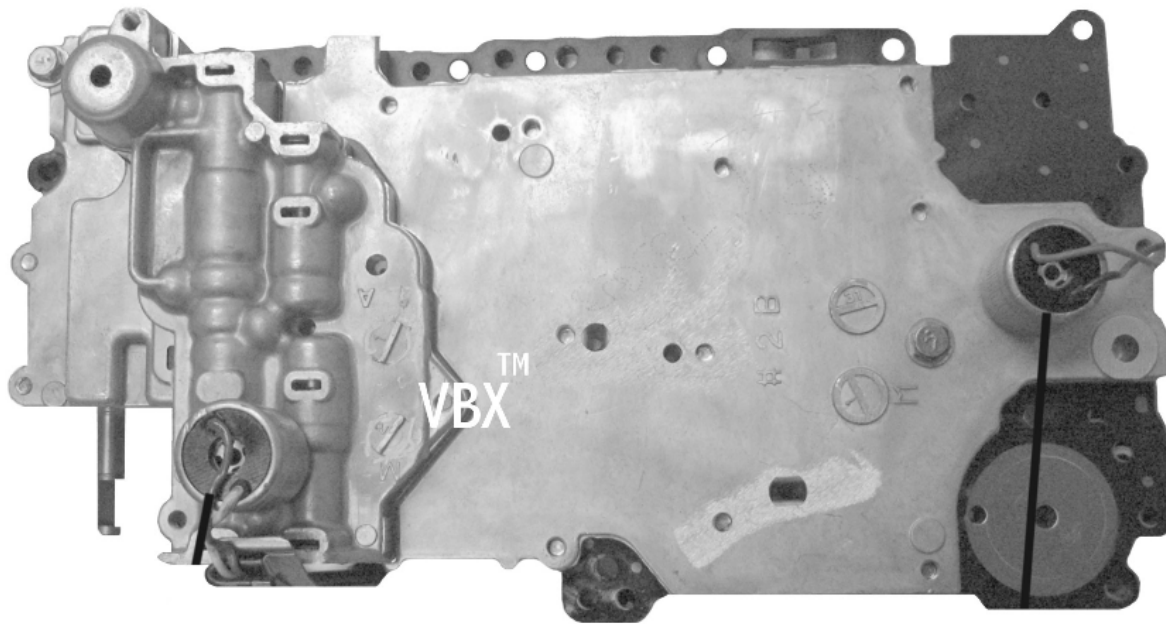

RL4F02A

RL4F02A - **VBX** Part # NIS132

1-866-2GET-**VBX**

(1-866-243-8829)

www.vbxus.com

"We Build Them So You Don't Have To."

1-866-2GET-**VBX**

www.valvebodyxpress.com