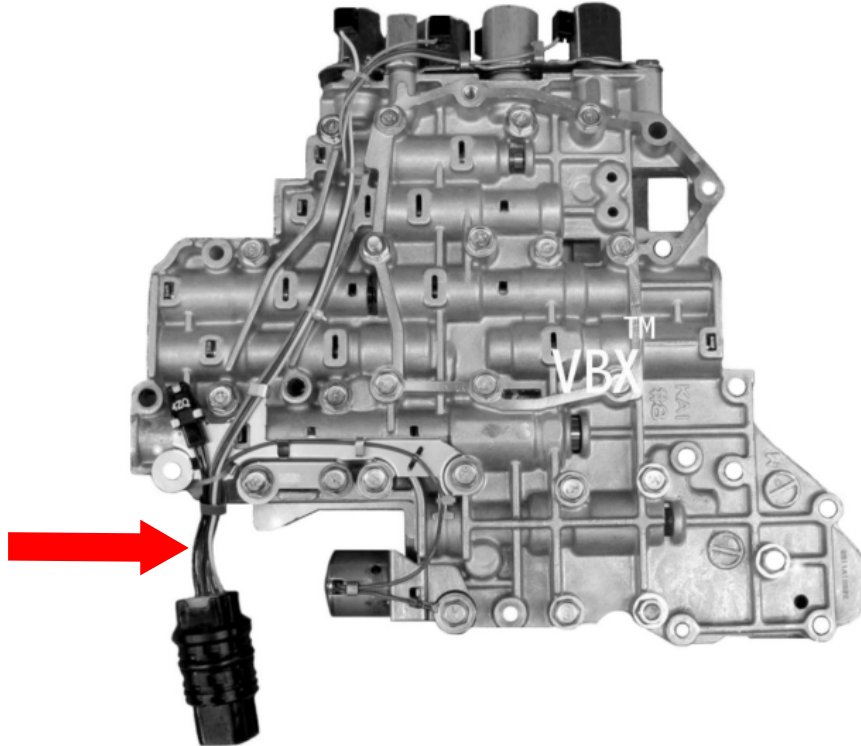

RE4F04B

Our RE4F04B Valve Bodies contain our exclusive **VB-Xtra™** updates that prevent open throttle slipping and allow the transmission to shift more efficiently.

!!! WARNING !!!

An RE4F04B Valve Body has a much shorter wiring harness than an RE4F04A!
See **RED ARROW** above.

If you are working on a vehicle from model years 2000 & Up, please check the length of wiring harness before ordering to obtain the correct valve body for your application!
If your wiring harness is long, please see page entitled **“RE4F04A”**.