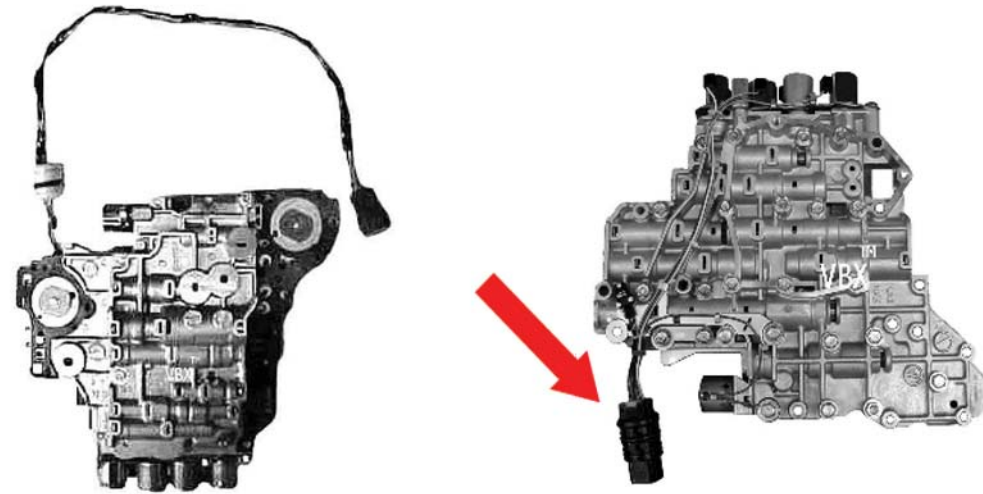

VBX-ValveBody **Xpress**™

## RE4F04A & RE4F04B

Our RE4F04A and RE4F04B Valve Bodies contain exclusive **VB-Xtra**™ updates that prevent open throttle slipping and allow the transmission to shift more efficiently.

**\*\*\* IMPORTANT NOTE \*\*\***

An RE4F04B Valve Body has a much shorter wiring harness than the RE4F04A.  
Please see **RED ARROW** above for photo of shorter wiring harness.

If you are working on a vehicle from model years 2000 & up, PLEASE check the length of the wiring harness before ordering to be sure that you order the correct valve body for your application.