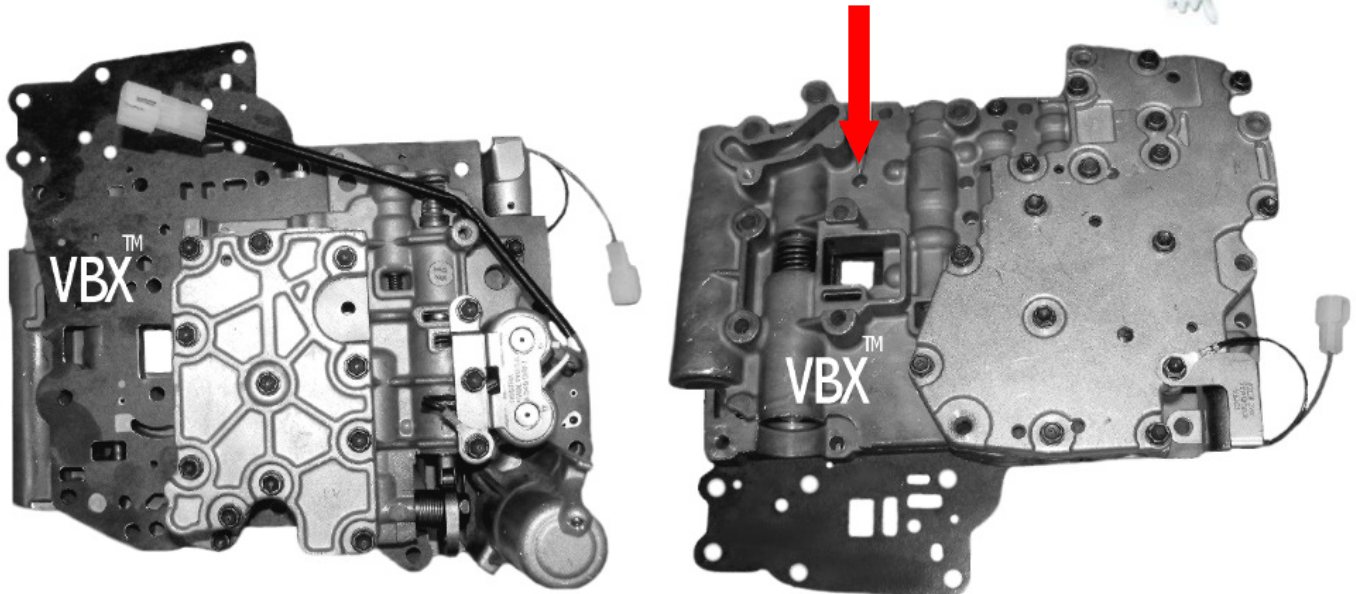

A540E

The Toyota A540E Valve Body is available with or without the tube.
The tube goes to the case by the rear carrier assembly.

For identification purposes, on a Toyota A540E with NO tube,
the hole shown above will either be cast over or plugged.

See **RED ARROW** above for location of hole.

A540E - (WITH Tube) - **VBX** Part # TOY155

A540E - (WITHOUT Tube) - **VBX** Part # TOY156

1-866-2GET-**VBX**

(1-866-243-8829)

www.vbxus.com

"We Build Them So You Don't Have To."