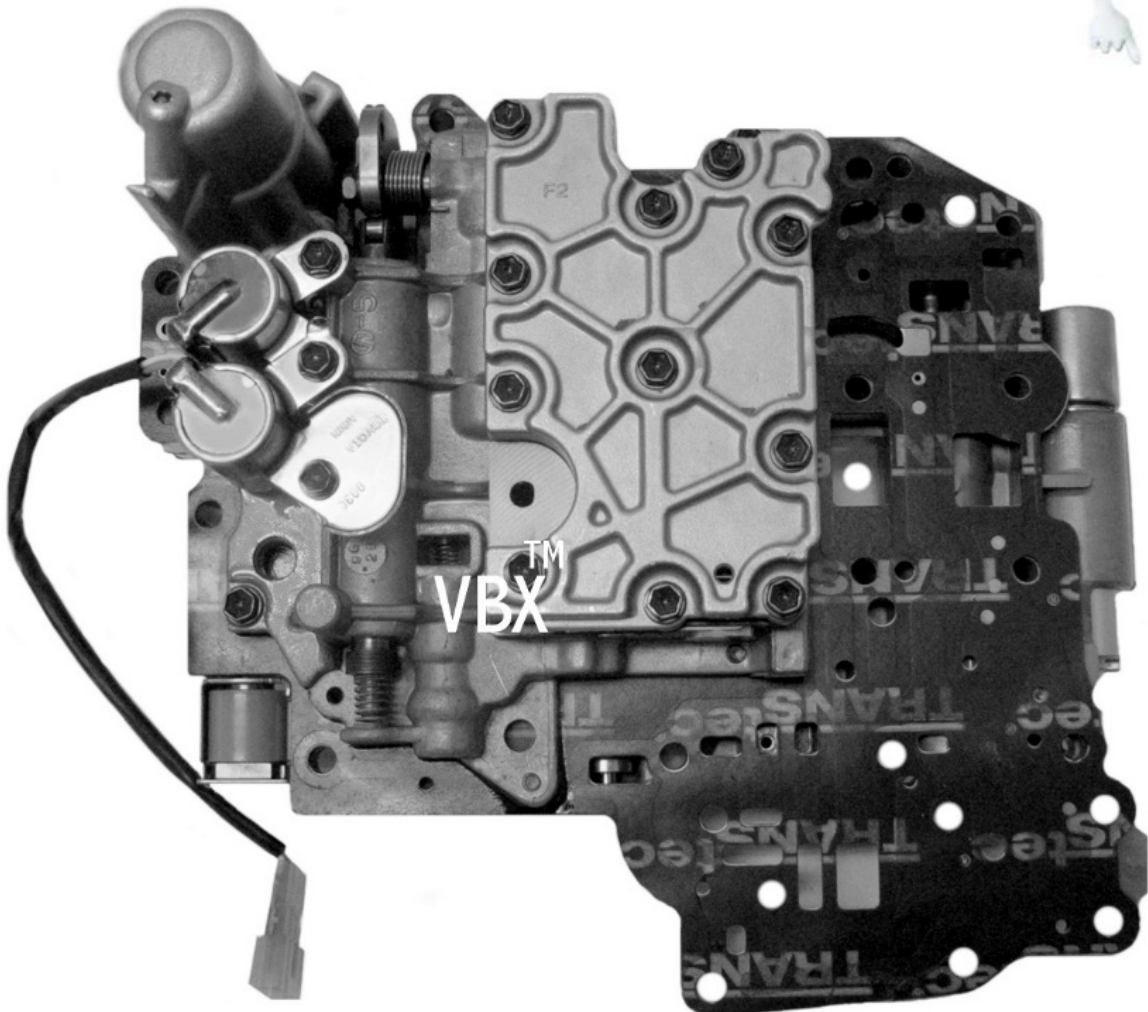

# A540H

A540H (All Wheel Drive) - **VBX** Part # TOY157

1-866-2GET-**VBX**

(1-866-243-8829)

[www.vbxus.com](http://www.vbxus.com)

*"We Build Them So You Don't Have To."* <sup>TM</sup>

1-866-2GET-**VBX**

[www.valvebodyxpress.com](http://www.valvebodyxpress.com)