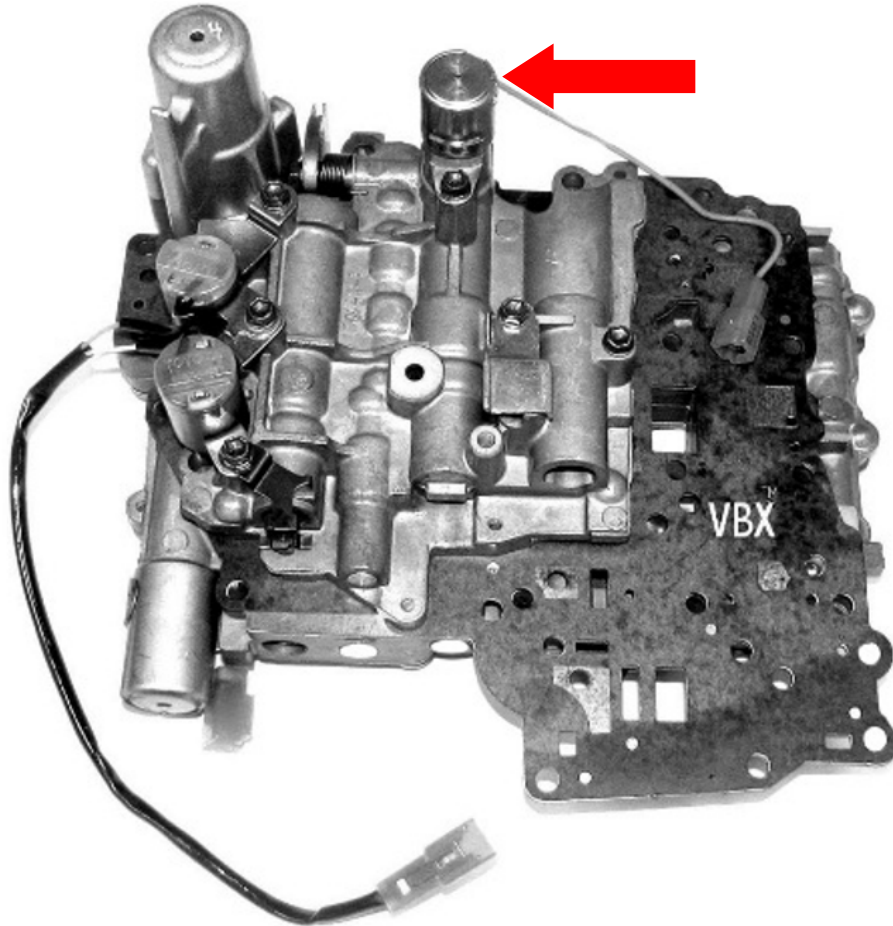

# A541E

The Toyota A541E Valve Body has a fourth solenoid for lock-up located opposite the filter side of the Valve Body.  
See **RED ARROW** above for location of solenoid.

A541E - **VBX** Part # TOY159