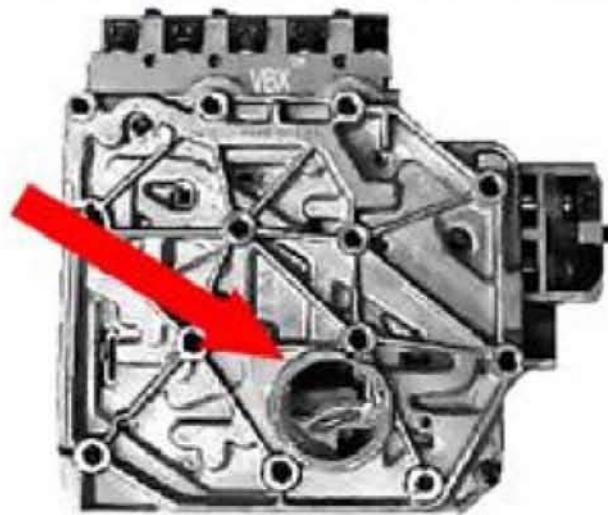

VBX-ValveBody **Xpress**™

VW 01M, 01N, 01P

Please look at the shape of where the filter goes (see **RED ARROW**).
Note the **ROUND** shape on this valve body.
It is different from the VW 096!

When ordering, please match the year of the vehicle
to the correct part number shown below!

1-866-2GET-VBX

(1-866-243-8829)

www.valvebodyxpress.com

VW01M, 01N & 01P (1995 & 1996) - **VBX** Part # VW202

VW01M, 01N & 01P (1997 & 1998) - **VBX** Part # VW203

VW01M, 01N & 01P (1999 & Up) - **VBX** Part # VW204