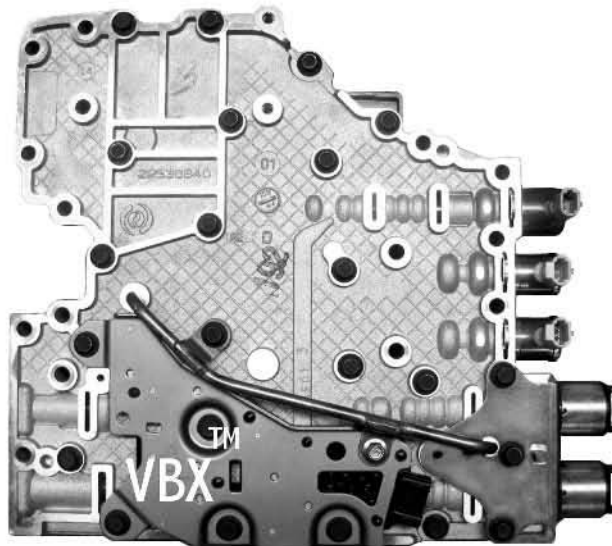

VBX-ValveBody **Xpress**<sup>TM</sup>

## Allison 1000 (2000 - 2003)

**1-866-2GET-VBX**

**(1-866-243-8829)**

[www.valvebodyxpress.com](http://www.valvebodyxpress.com)

Allison 1000 (2000-2003) - **VBX** Part # AL1000

***"We Build Them So You Don't Have To."***<sup>TM</sup>