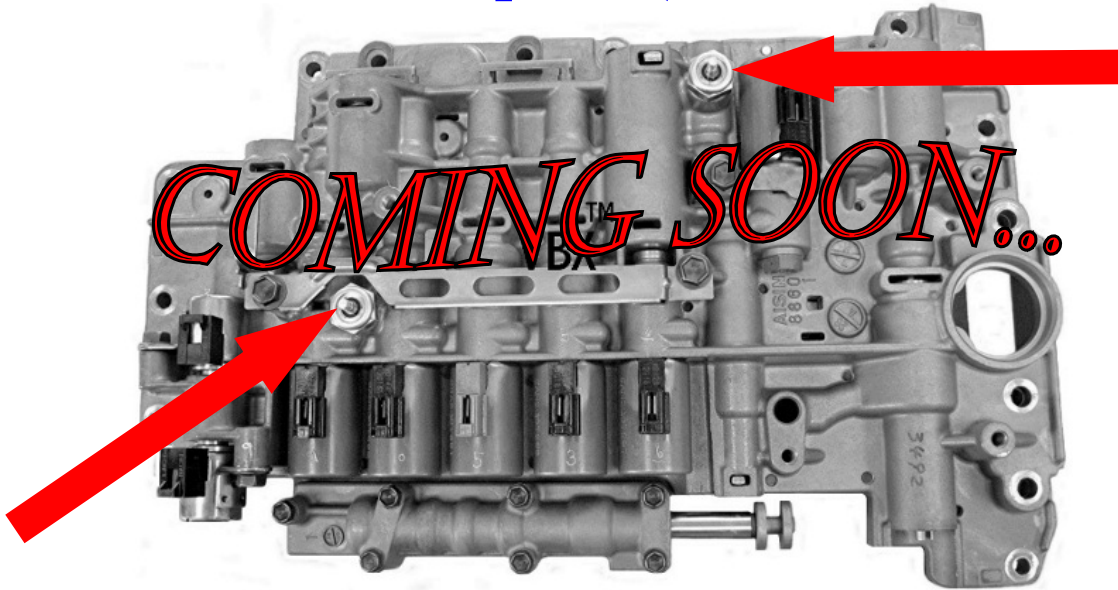

VBX-ValveBody **Xpress**™

Aisin Warner 6 Speed (09D or TR60 SN)

** IMPORTANT NOTES **

This version is for rear wheel drive vehicles.

Dependent upon production date, this valve body was produced either with or without pressure switches.