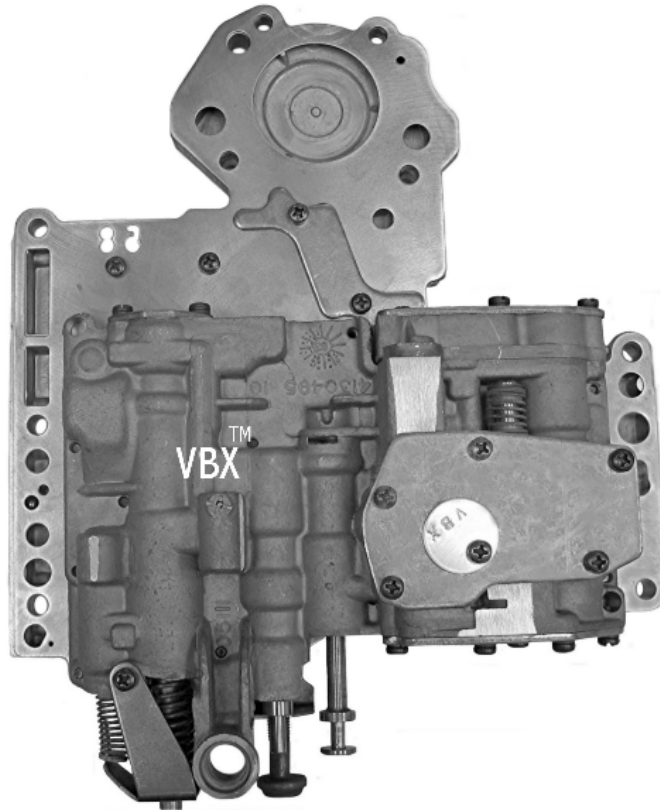

TF 6

- TF 6 (Non Lock-up) - **VBX** Part # CHR100
- TF 6 (Hydraulic Lock-up) - **VBX** Part # CHR101
- TF 6 (Lock-up, 1 Wire) - **VBX** Part # CHR102
- TF 6 (Lock-up, 1 Wire, Small Port) - **VBX** Part # CHR103
- TF 6 (Lock-up, 2 Wire, Large Port) - **VBX** Part # CHR104