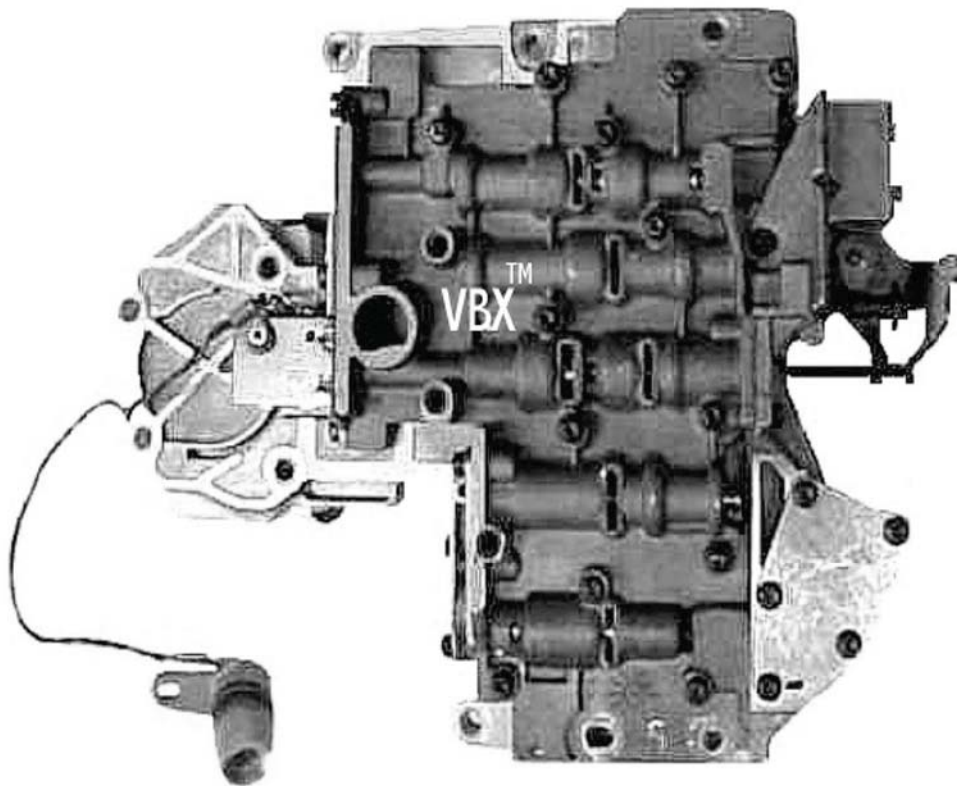

VBX-ValveBody **Xpress**™

1 Solenoid 518

This is a non lock-up type Valve Body.

1-866-2GET-**VBX**

(1-866-243-8829)

www.valvebodyxpress.com

1 Solenoid 518 - **VBX** Part # CHR124

"We Build Them So You Don't Have To."™