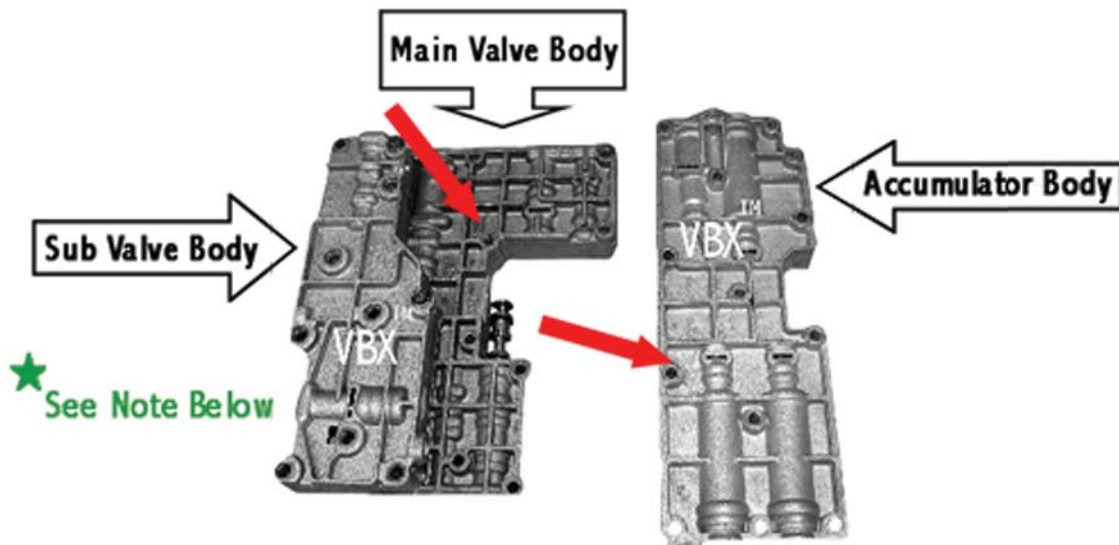

VBX-ValveBody **Xpress**™

4R100

We stock 2 different types of 4R100 Valve Bodies. Each model varies, depending upon casting numbers located on the Main Valve Body and the Accumulator Body. (Please See **RED ARROWS** above for location of casting numbers.)

An F6 casting number will appear on both the Main Valve Body and on the Accumulator Body for valve bodies **WITHOUT** the PTO Option.

An F8 casting number will appear on both the Main Valve Body and on the Accumulator Body for valve bodies **WITH** the PTO Option.

PLEASE OBTAIN CORRECT CASTING NUMBERS BEFORE ORDERING!

★ A 4R100 will only have 4 check balls located between the Sub Valve Body and the Main Valve Body. If it has 5 check balls, it is an E40D!

1-866-2GET-VBX