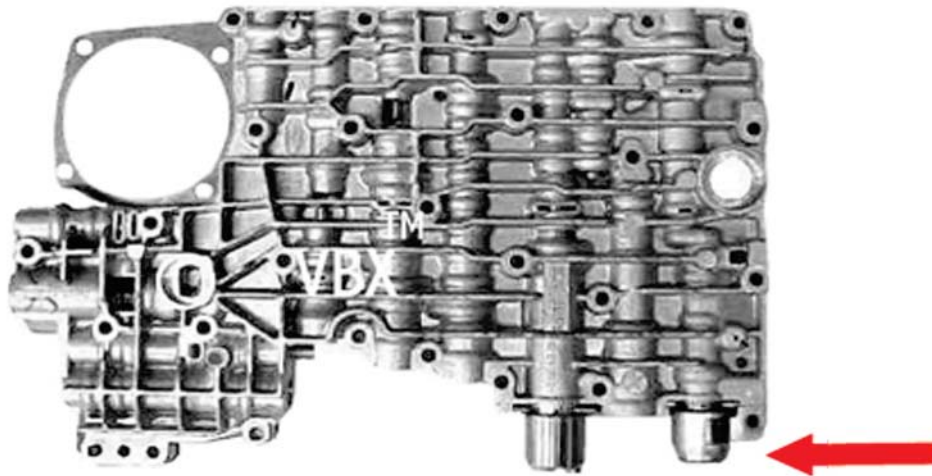

VBX-ValveBody **Xpress**™

A4LD

PLEASE NOTE:

There are 3 types of A4LD Valve Bodies. To identify the type you need, count the number & type of solenoids. See **RED ARROW** above for location of solenoids.

We stock the type with 2 Small Solenoids and the type with 1 Large/1 Small Solenoid. We DO NOT sell the single solenoid type.

1-866-2GET-VBX

(1-866-243-8829)

www.valvebodyxpress.com

A4LD (1 Large/1 Small Solenoid) - **VBX** Part # F053

A4LD (2 Small Solenoids) - **VBX** Part # F052

"We Build Them So You Don't Have To."™