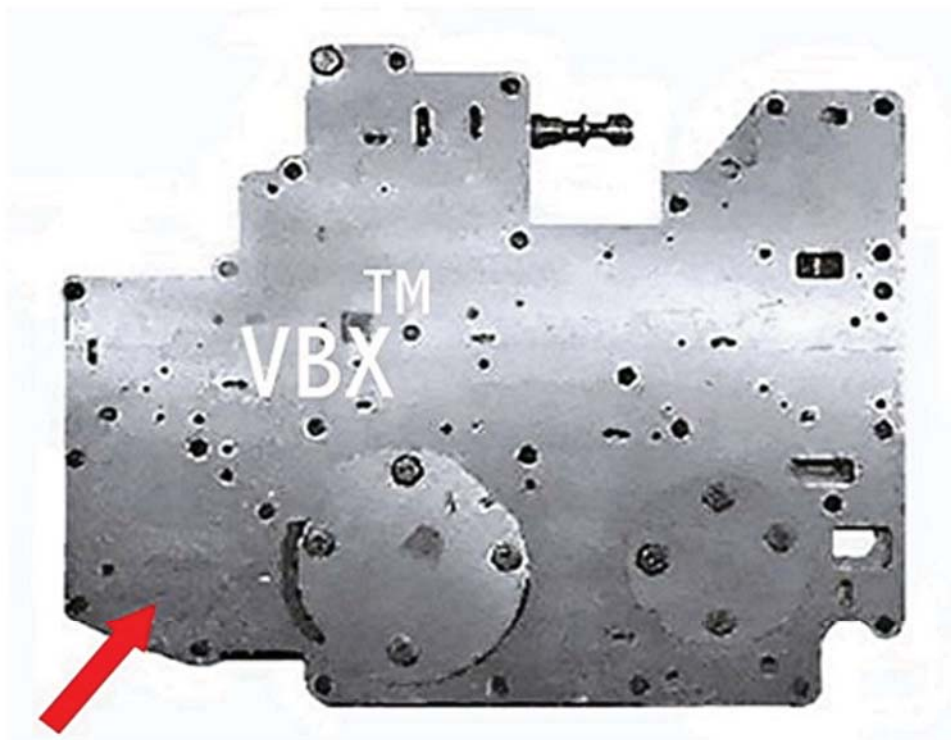

VBX-ValveBody **Xpress**™

4R70W - 4R75W 2000 & Up

PLEASE NOTE:

This Valve Body has NO 2/3 Accumulator Support Plate.
See **RED ARROW** above.

1-866-2GET-VBX

(1-866-243-8829)

www.valvebodyxpress.com

4R70W - 4R75W (2000 & Up) - **VBX** Part # F095