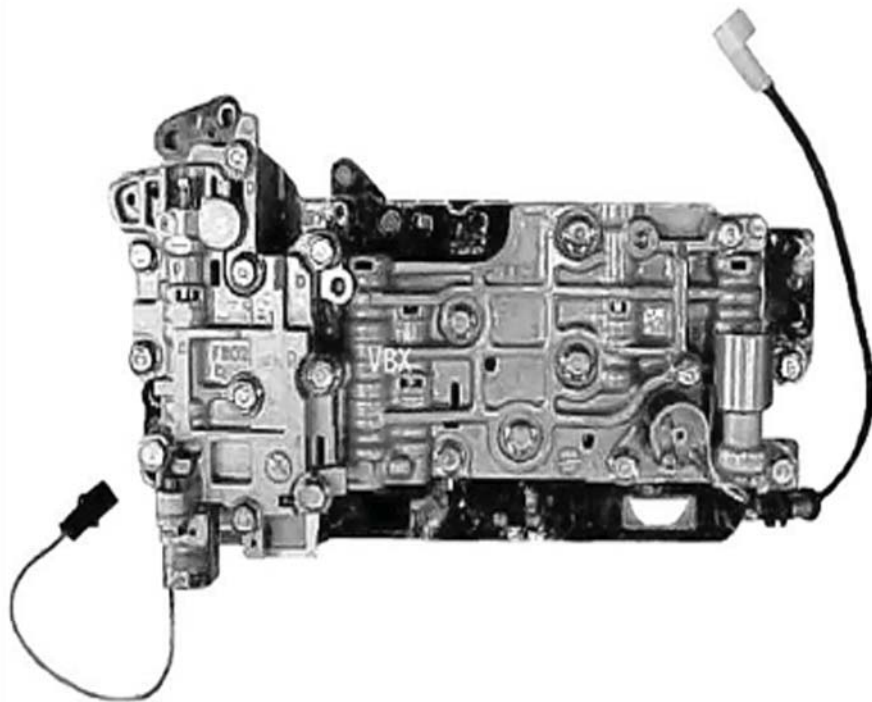

VBX-ValveBody **Xpress**™

## 5 Solenoid F4AEL

This Valve Body adapts to all Ford Products, as well as most Mazda Products, with or without the tube.

1-866-2GET-VBX

(1-866-243-8829)

[www.valvebodyxpress.com](http://www.valvebodyxpress.com)