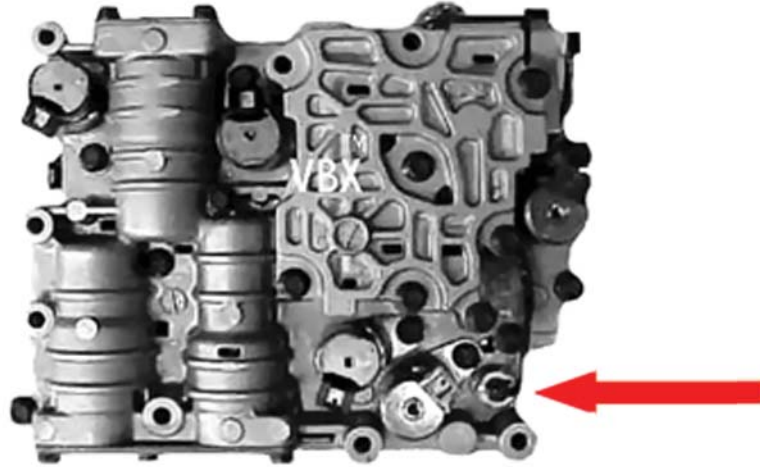

VBX-ValveBody **Xpress**™

G4A/GF4A-EL

We stock 4 Solenoid, 6 Solenoid & 7 Solenoid G4A's. Please count the number of solenoids to determine which Valve Body you need.

Our G4A Valve Bodies contain exclusive **VB-Xtra**™ updated springs which enable smoother, more fluent shifting.

PLEASE NOTE: When ordering a 6 or 7 Solenoid G4A, please identify whether the Valve Body has a solid or wired temperature sensor.

The temperature sensor **DOES NOT COUNT** as a solenoid!
See **RED ARROW** above for location of temperature sensor.

1-866-2GET-VBX

(1-866-243-8829)

www.valvebodyxpress.com

G4AEL (4 Solenoid) - **VBX** Part # FM093

GF4A-EL (7 Solenoid - Wire Type TOT) - **VBX** Part # FM094

GF4A-EL (6 Solenoid - Wire Type TOT) - **VBX** Part # FM095