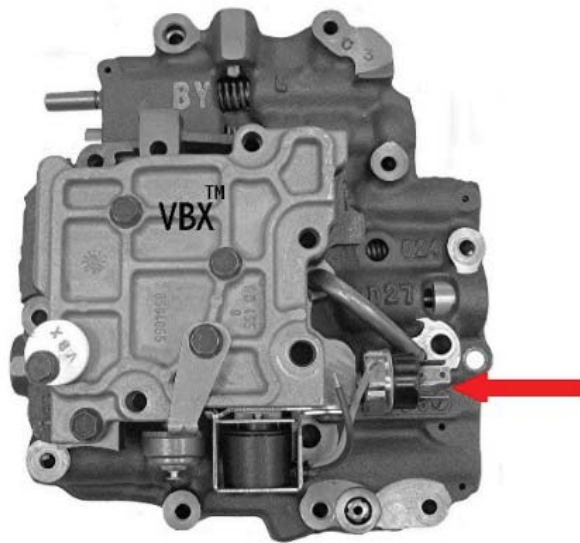

## 125C (With or Without 3 Prong 2nd Switch)

**1-866-2GET-VBX**  
(1-866-243-8829)

**[www.valvebodyxpress.com](http://www.valvebodyxpress.com)**

Please see **RED** arrow for location of 3 Prong Switch.

125C (WITH 3 Prong 2nd Switch) - **VBX** Part # GM003  
125C (WITHOUT 3 Prong 2nd Switch) - **VBX** Part # GM004