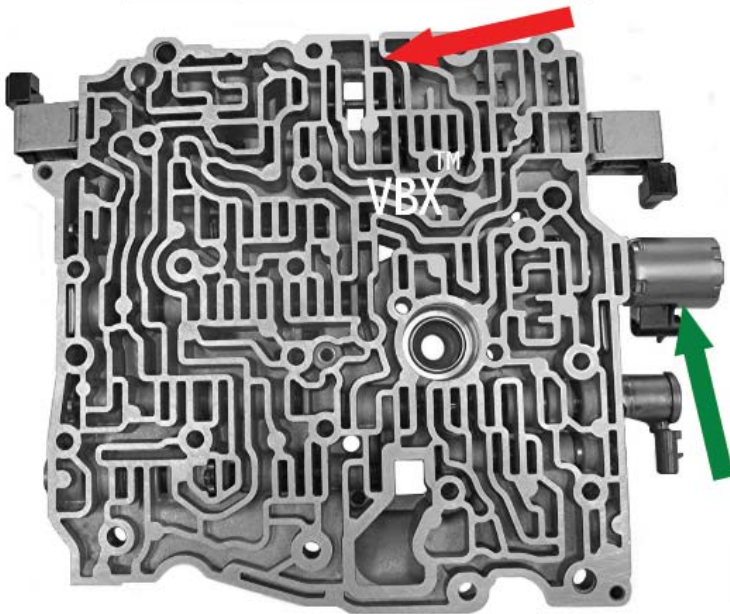

VBX-ValveBody **Xpress**™

4T65E (1997 & Up - Volvo Only)

4T65E (1997- 2001 Volvo Only)

4T65E (2003 & Up Volvo Only)

!!! IMPORTANT NOTE !!!

The worm tracking on Volvo Style Valve Bodies is different than the worm tracking on GM Style Valve Bodies. See **RED ARROWS** above.

The EPC Solenoids are different on the early and late versions of Volvo Style Valve Bodies. See **GREEN ARROWS** above for details.

1-866-2GET-VBX

(1-866-243-8829)

www.valvebodyxpress.com

4T65E (1997 - 2001 Volvo Only) - **VBX** Part # GM039