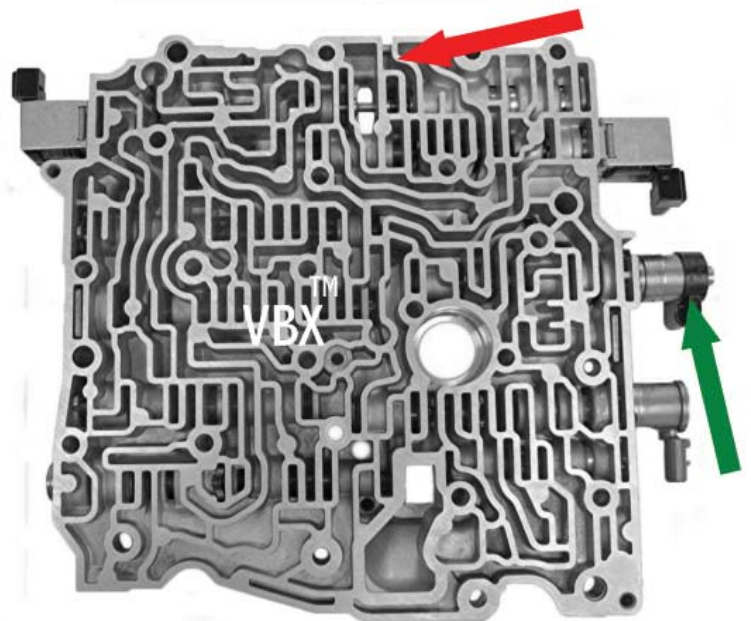

VBX-ValveBody **Xpress**™

4T65E (1997 & Up - Volvo Only)

4T65E (1997- 2001 Volvo Only)

4T65E (2003 & Up Volvo Only)

!!! IMPORTANT NOTE !!!

The worm tracking on Volvo Style Valve Bodies is different than the worm tracking on GM Style Valve Bodies. See **RED ARROWS** above.

The EPC Solenoids are different on the early and late versions of Volvo Style Valve Bodies. See **GREEN ARROWS** above for details.

1-866-2GET-VBX

(1-866-243-8829)

www.valvebodyxpress.com

4T65E (1997 - 2001 Volvo Only) - **VBX** Part # GM039

4T65E (2003 & Up Volvo Only) - **VBX** Part # GM040

"We Build Them So You Don't Have To."™