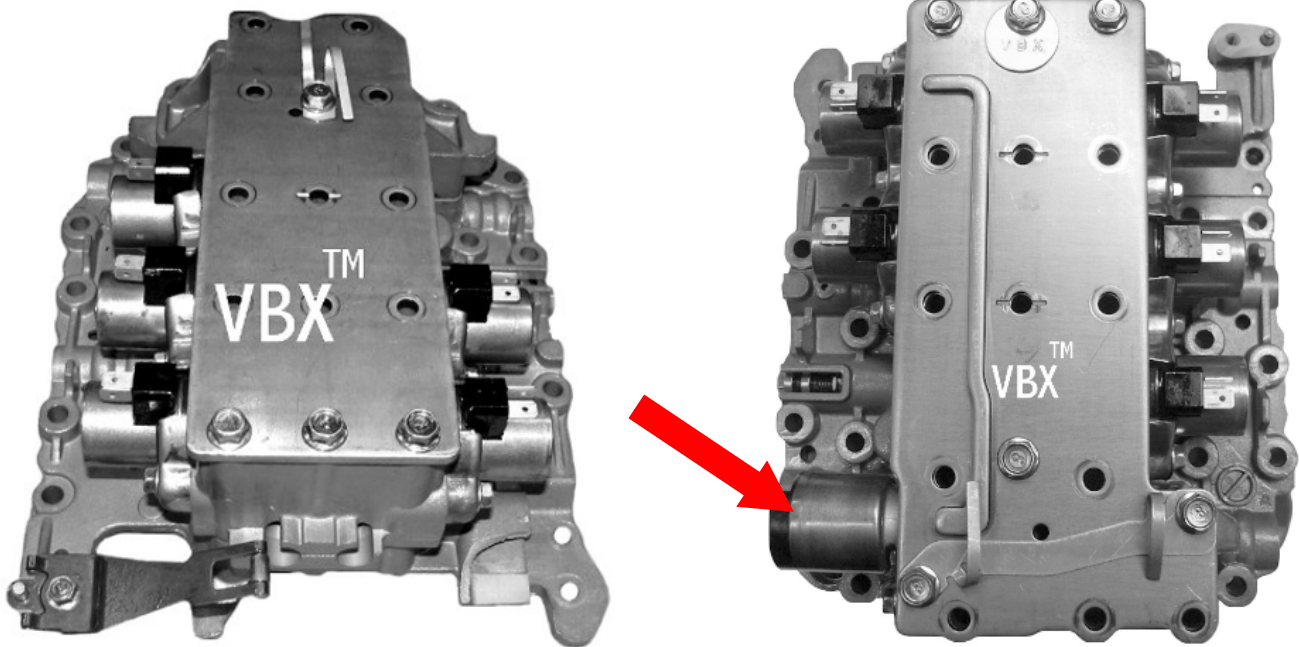

F4A41/F4A42/F4A51 (5 & 6 Solenoid)

*** **IMPORTANT NOTE** ***

There are two versions of this Valve Body! One version has 5 Solenoids.
The other version has a total of 6 Solenoids (5 shift solenoids & an EPC).
See **RED ARROW** above identifying the additional EPC on the 6 Solenoid Version.

Please determine the correct valve body for your application before ordering.

F4A41/F4A42/F4A51(5 Solenoid Version) - **VBX** Part # MIT230

F4A51 (6 Solenoid Version) - **VBX** Part # MIT232

1-866-2GET-**VBX**