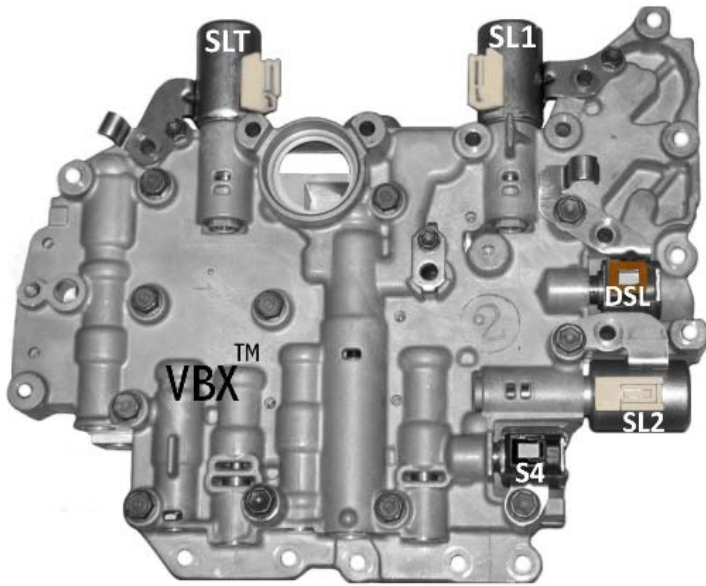

U140/U240/U241

2000-2005 Connector

2006 & 2007 Connector

!!! WARNING !!!

PLEASE REVIEW OUR

**“U140 Product Identification” & “U140 Linear Solenoid & Bracket Identification.”
WHEN INSTALLING THIS VALVE BODY!**

The determination of whether or not the Valve Body contains a Central Lube Feed is critical to the proper function of the Valve Body, as is the presence of correct solenoids and connectors!

U140/U240/U241 (2000-2005 **WITHOUT** Central Lube Feed) - **VBX** Part # TOY171

U140/U240/U241 (2000-2005 **WITH** Central Lube Feed) - **VBX** Part # TOY172

U140/U240/U241 (2006 & 2007 **WITHOUT** Central Lube Feed) - **VBX** Part # TOY174

U140/U240/U241 (2006 & 2007 **WITH** Central Lube Feed) - **VBX** Part # TOY175