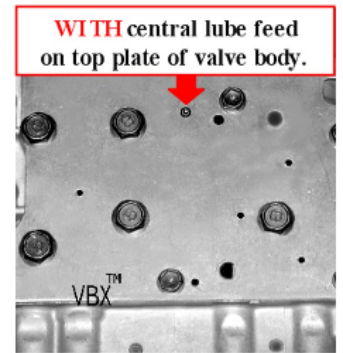

U140/U240/U241

!!! WARNING !!!

PLEASE REVIEW OUR

**“U140 Product Identification” & “U140 Linear Solenoid & Bracket Identification.”
WHEN INSTALLING THIS VALVE BODY!**

The determination of whether or not the Valve Body contains a Central Lube Feed is critical to the proper function of the Valve Body, as is the presence of correct solenoids and connectors!

U140/U240/U241 (2000-2005 **WITHOUT** Central Lube Feed) - **VBX** Part # TOY171

U140/U240/U241 (2000-2005 **WITH** Central Lube Feed) - **VBX** Part # TOY172

U140/U240/U241 (2006 & 2007 **WITHOUT** Central Lube Feed) - **VBX** Part # TOY174

U140/U240/U241 (2006 & 2007 **WITH** Central Lube Feed) - **VBX** Part # TOY175

1-866-2GET-VBX

(1-866-243-8829)

www.vbxus.com

“We Build Them So You Don’t Have To.”

1-866-2GET-VBX

www.valvebodyxpress.com