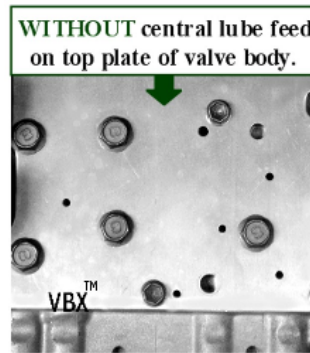

U140/U240/U241

!!! WARNING !!!

PLEASE REVIEW OUR

**“U140 Product Identification” & “U140 Linear Solenoid & Bracket Identification.”
WHEN INSTALLING THIS VALVE BODY!**

The determination of whether or not the Valve Body contains a Central Lube Feed is critical to the proper function of the Valve Body, as is the presence of correct solenoids and connectors!

U140/U240/U241 (2000-2005 **WITHOUT** Central Lube Feed) - **VBX** Part # TOY171

U140/U240/U241 (2000-2005 **WITH** Central Lube Feed) - **VBX** Part # TOY172

U140/U240/U241 (2006 & 2007 **WITHOUT** Central Lube Feed) - **VBX** Part # TOY174

U140/U240/U241 (2006 & 2007 **WITH** Central Lube Feed) - **VBX** Part # TOY175

1-866-2GET-VBX

(1-866-243-8829)

www.vbxus.com

“We Build Them So You Don’t Have To.”

1-866-2GET-VBX

www.valvebodyxpress.com